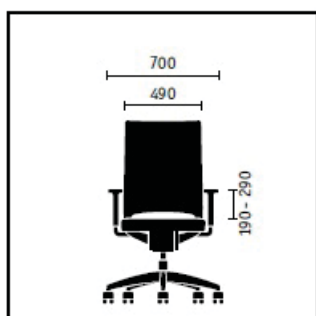

La tecnologia di quarterback consente sequenze di movimenti perfettamente sincronizzati e offre la possibilità di lavorare in modo comodo assumendo diverse posture. Dall'ampio schienale fino al meccanismo Similar con regolazione rapida della resistenza, tutti gli elementi presenti contribuiscono ad accrescere comfort e benessere senza perdere di vista resistenza e lunga durata.

The quarterback technology ensures exceptionally balanced movements which promote comfortable working in various sitting positions. From the generously sized backrest through to the "Similar" mechanism with quick adjustment of the spring force – all the features have one goal in mind: to enhance comfort and well-being without compromising on durability and resilience.

Questa poltroncina girevole da ufficio è concepita per utenti con un peso corporeo fino a 110kg.

This office swivel chair is designed for users with a body weight of up to 110kg.