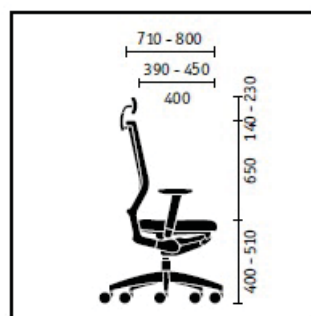

Extremely robust armrests, optionally leathercovered. Lockable in every position; easy adjustment of height (110 mm), depth (80 mm) and width (2 x 50 mm inwards and outwards to regulate the available sitting width) without tools.

The seat depth of 410 mm can be increased by 50 mm without changing the seat hollow. In brief: Ultimate conditions for active sitting for users of virtually all shapes and sizes.

Inclinazione personalizzata del sedile.

Questa poltroncina girevole da ufficio è concepita per utenti con un peso corporeo fino a 110kg.

This office swivel chair is designed for users with a body weight of up to 110kg.

Benessere in ufficio.
quarterback offre un
appoggio ottimale in
qualsiasi posizione.