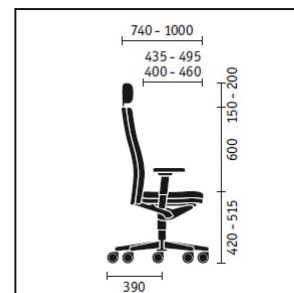

La collezione mr. 24

I più rigidi standard qualitativi e la massima robustezza rappresentano i criteri di progettazione alla base dello sviluppo di questa poltrona girevole, concepita per un impiego 24 ore su 24 o come sedia per postazioni di controllo.

Sedus mr. 24 è ideale per l'utilizzo continuativo su tre turni di lavoro giornalieri e per l'impiego continuo, anche per persone con un peso corporeo fino a 200 kg.

E' garantita 5 anni secondo le disposizioni in materia vigenti, senza restrizione del periodo in base all'utilizzo.

The collection mr. 24

The most stringent quality standards and maximum strength are the criteria design behind the development of this swivel chair, designed

for use 24 hours or 24 as chair for control stations.

Sedus mr. 24 is ideal for continuous use on three daily shifts

and for continuous use, even for people with a body weight up to

200 kg. It's guaranteed for 5 years according to the provisions in force,

without the restriction period based on usage.