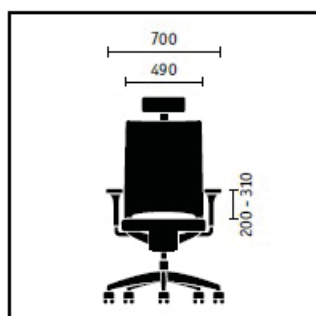

La tecnologia di quarterback consente sequenze di movimenti perfettamente sincronizzati e offre la possibilità di lavorare in modo comodo assumendo diverse posture. Dall'ampio schienale fino al meccanismo Similar con regolazione rapida della resistenza, tutti gli elementi presenti contribuiscono ad accrescere comfort e benessere senza perdere di vista resistenza e lunga durata.

The quarterback technology ensures exceptionally balanced movements which promote comfortable working in various sitting positions. From the generously sized backrest through to the "Similar" mechanism with quick adjustment of the spring force – all the features have one goal in mind: to enhance comfort and well-being without compromising on durability and resilience.

Questa poltroncina girevole da ufficio è concepita per utenti con un peso corporeo fino a 110kg.

This office swivel chair is designed for users with a body weight of up to 110kg.