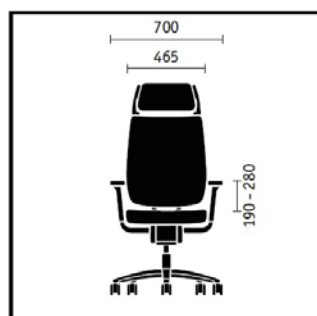

Novità mondiale. Il risultato della ricerca scientifica e di un minuzioso lavoro di sviluppo: come avviene per i movimenti laterali del bacino, il mecca-nismo brevettato Similar-Swing segue i movimenti della persona anche da seduta.

Grazie allo sviluppo del meccanismo Similar-Swing e alla combinazione con altre tecnologie di successo messe , swing up offre una dimensione di seduta totalmente innovativa: lo schienale e la superficie di seduta flessibile e mobile si adattano in ogni situazione ai movimenti dell'utilizzatore, stimolando naturalmente la seduta attiva.

World innovation. The result of academic research and meticulous development work: Similar to the lateral pelvic movement, the patented Similar-Swing mechanism follows human movements even when sitting.

Thanks to the development of the Similar-Swing mechanism and the combination with other proven Sedus technology, swing up offers a completely new sitting dimension – the movements of the backrest and the mobile seat adapt to the user's movements in all situations, enabling him or her to be seated in both an active and natural manner.

Questa poltroncina girevole da ufficio è concepita per utenti con un peso corporeo fino a 120kg.

This office swivel chair is designed for users with a body weight of up to 120kg.