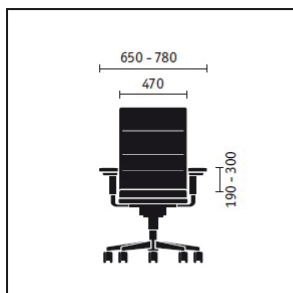

La collezione mr. 24

I più rigidi standard qualitativi e la massima robustezza rappresentano i criteri di progettazione alla base dello sviluppo di questa poltrona girevole, concepita per un impiego 24 ore su 24 o come sedia per postazioni di controllo.

Sedus mr. 24 è ideale per l'utilizzo continuativo su tre turni di lavoro giornalieri e per l'impiego continuo, anche per persone con un peso corporeo fino a 200 kg.

E' garantita 5 anni secondo le disposizioni in materia vigenti, senza restrizione del periodo in base all'utilizzo.

The collection mr. 24

The most stringent quality standards and maximum strength are the criteria design behind the development of this swivel chair, designed

for use 24 hours or 24 as chair for control stations.

Sedus mr. 24 is ideal for continuous use on three daily shifts

and for continuous use, even for people with a body weight up to

200 kg. It's guaranteed for 5 years according to the provisions in force,

without the restriction period based on usage.