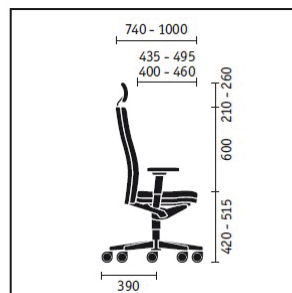

La collezione mr. 24

I più rigidi standard qualitativi e la massima robustezza rappresentano i criteri di progettazione alla base dello sviluppo di questa poltrona girevole, concepita per un impiego 24 ore su 24 o come sedia per postazioni di controllo.

Sedus mr. 24 è ideale per l'utilizzo continuativo su tre turni di lavoro giornalieri e per l'impiego continuo, anche per persone con un peso corporeo fino a 200 kg.

E' garantita 5 anni secondo le disposizioni in materia vigenti, senza restrizione del periodo in base all'utilizzo.

The collection mr. 24

The most stringent quality standards and maximum strength are the criteria design behind the development of this swivel chair, designed

for use 24 hours or 24 as chair for control stations.

Sedus mr. 24 is ideal for continuous use on three daily shifts

and for continuous use, even for people with a body weight up to

200 kg. It's guaranteed for 5 years according to the provisions in force,

without the restriction period based on usage.