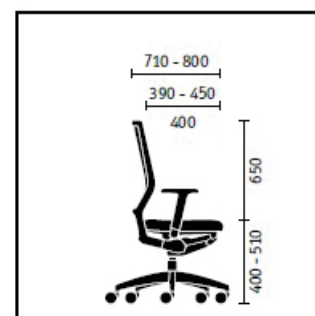

Extremely robust armrests, optionally leathercovered. Lockable in every position; easy adjustment of height (110 mm), depth (80 mm) and width (2 x 50 mm inwards and outwards to regulate the available sitting width) without tools.

The seat depth of 410 mm can be increased by 50 mm without changing the seat hollow. In brief: Ultimate conditions for active sitting for users of virtually all shapes and sizes.

Inclinazione personalizzata del sedile.

Questa poltroncina girevole da ufficio è concepita per utenti con un peso corporeo fino a 110kg.

This office swivel chair is designed for users with a body weight of up to 110kg.

Benessere in ufficio.
quarterback offre un
appoggio ottimale in
qualsiasi posizione.